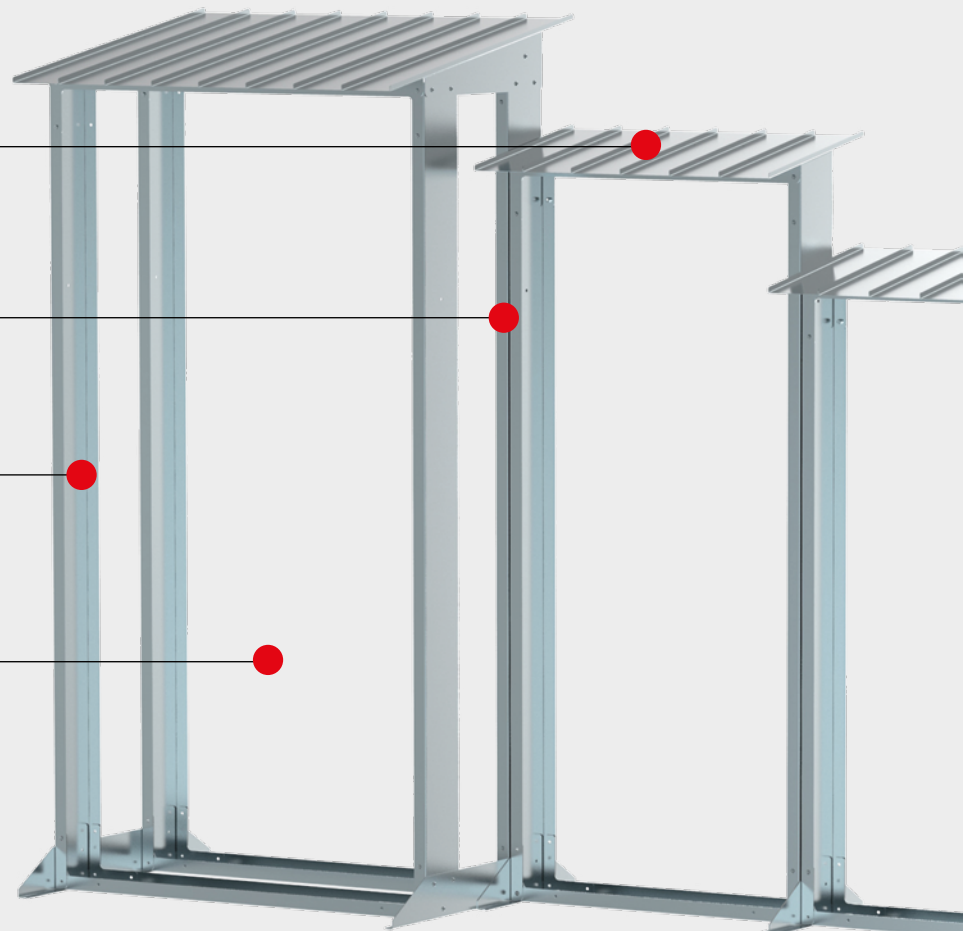

Stacking aid and firewood shelf are flat-pack pieces which are easy to ship.

Study construction of firewood shelf and stacking aid with reinforcement brackets in the foot section.

Made in Germany

Drip-tight roof

Shelves of different sizes can be combined artistically

Sturdy frame construction

Large capacity

Firewood rack Rack in three sizes for outdoor storing wood billets, with roof.
Galvanised sheet steel, for self-assembly, PU 1

Number	Measure W × D × H (cm)	Weight (kg)	Volume (m ³)
07519/100/02	100 × 44 × 145	12.9	0.45
07519/75/02	75 × 44 × 170	11.8	0.37

Firewood rack, double Rack in three sizes for outdoor storing wood billets, with roof. Galvanised sheet steel, for self-assembly, PU 1

Number	Measure W × D × H (cm)	Weight (kg)	Volume (m ³)
07520/100/02	100 × 80 × 200	27.3	1.2

Stacking aid Support for storing firewood in the garage or in the basement. Galvanised sheet steel, for self-assembly, PU 1