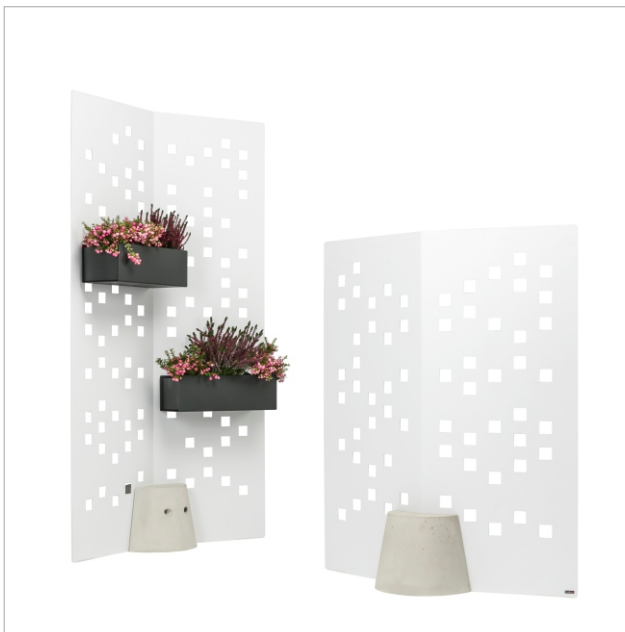

Separo Solo

Michael Koenig 2017

FLORA

Screening system in two sizes, aluminium, powder-coated white, other colours on request, mounted to a concrete base for stable stand, possible to carry, small planters to arrange to the structure of the pattern

Separo Solo 2000
Weight 52 kg