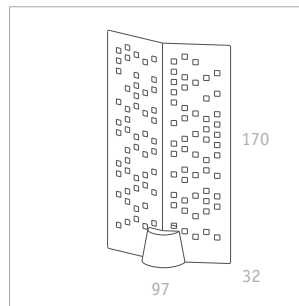

Separo Solo

Michael Koenig 2017

FLORA 

Separo Solo is an elegant in- and outdoor screening system which makes use of straight lines. The pattern in the individual elements creates a delightful interplay of light and shade, and the whole construction is light and transparent. The two different heights of the elements result in a varied silhouette which both catches the eye and ensures privacy. The free standing concrete solution of Separo Solo, with two aluminium elements of different sizes, can be arranged very flexibly. Various patterns for the screen design are available. The concrete base gives a save stand and make it also still flexible to arrange. Small planters can be arrange in the structure of the pattern to make a green alive wall possible.

Separo Solo 2000
Weight 52 kg

Separo Solo 1200
Weight 42,5 kg

Separo Solo Flower Box
Weight 2,2 kg

FLORA Wilh. Förster
GmbH & Co. KG

Schmidtsiepen 3
58553 Halver
Germany

Phone +49 (0)2353 9117-0
Fax +49 (0)2353 9117-17
E-Mail info@flora.biz
Internet www.flora.biz