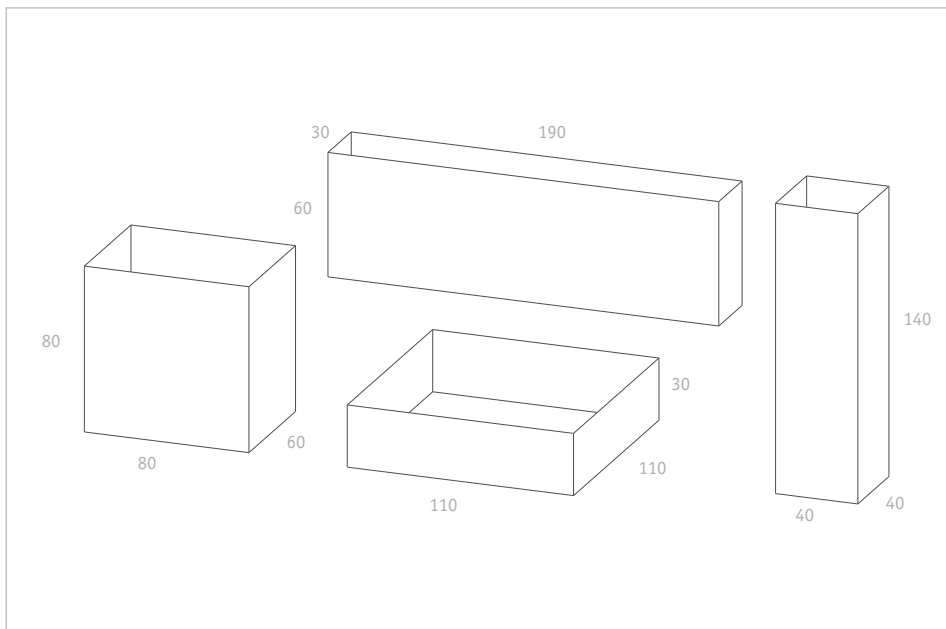

Samples of Karpo

FLORA Wilh. Förster
GmbH & Co. KG

Schmidtsiepen 3
58553 Halver
Germany

Phone +49 (0)2353 9117-0
Fax +49 (0)2353 9117-17
E-Mail info@flora.biz
Internet www.flora.biz