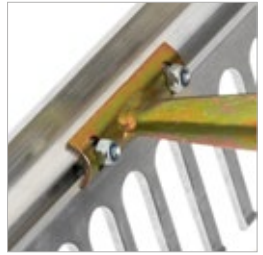

# Rakes

All aluminium rakes have an adjustable head angle.

Strong struts stabilise the wide aluminium rake and the pull-off profile.

The wooden rake in its original shape is especially lightweight.

Made in Germany 

Continuously hardened head

Adjustable angle

Screwed connection

## Steel rakes

**Professional smoothing rake (hardened, adjustable)** Robust all-purpose rake with patented adjustability of the head angle for professional use. Insert socket, hardened, galvanised steel, head thickness 4 mm, PU 10

Number	Tines	Width (cm)	EAN 4007105
02201/14	14	36	...022018
02201/16	16	42	...022032

**Professional light metal rake (hardened, adjustable)** Robust straight rake with patented adjustability of the head angle for professional use. Insert socket, hardened, galvanised steel, head thickness 4 mm, PU 10