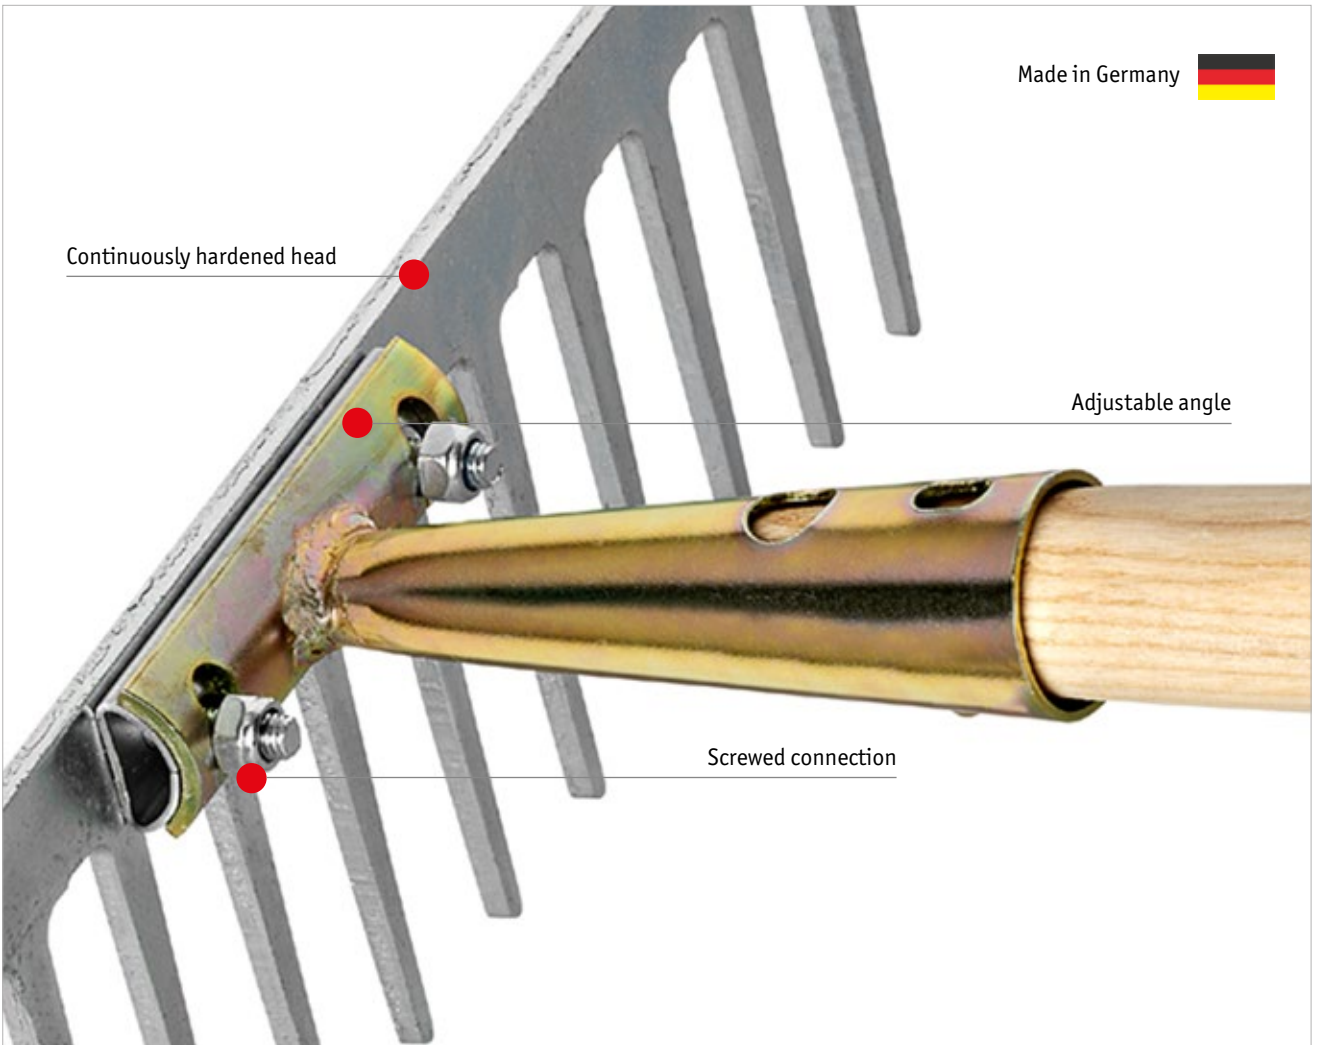

# Rakes

All aluminium rakes have an adjustable head angle.

Strong struts stabilise the wide aluminium rake and the pull-off profile.

The wooden rake in its original shape is especially lightweight.

Made in Germany 

Continuously hardened head

Adjustable angle

Screwed connection

## Steel rakes

**Professional smoothing rake (hardened, adjustable)** Robust all-purpose rake with patented adjustability of the head angle for professional use. Insert socket, hardened, galvanised steel, head thickness 4 mm, PU 10

Number	Tines	Width (cm)	EAN 4007105
02201/14	14	36	...022018
02201/16	16	42	...022032

**Professional light metal rake (hardened, adjustable)** Robust straight rake with patented adjustability of the head angle for professional use. Insert socket, hardened, galvanised steel, head thickness 4 mm, PU 10