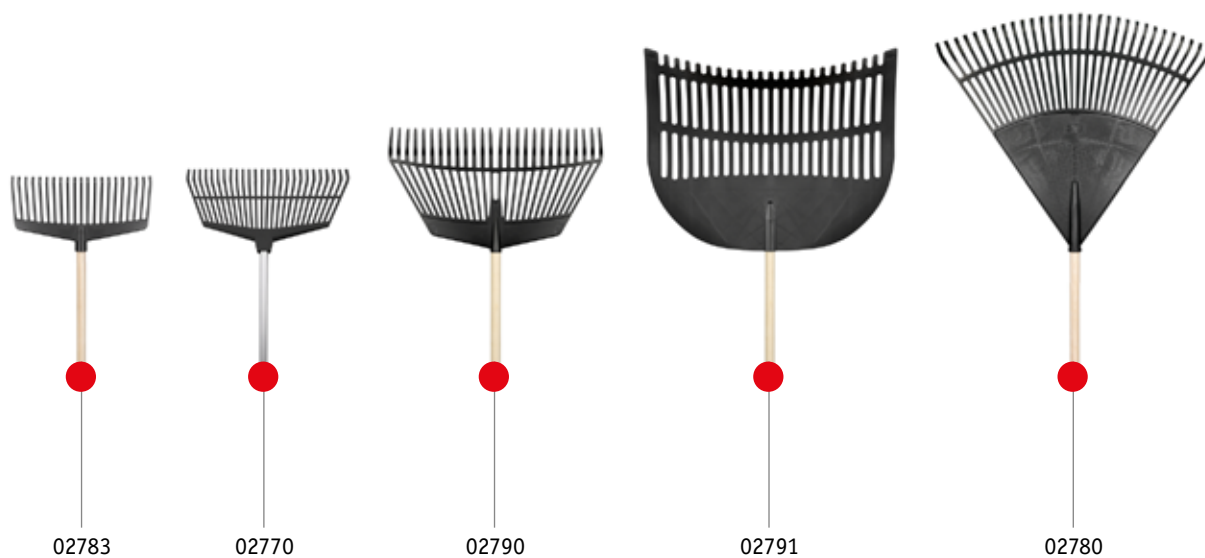

Plastic leaf rakes

The display stand for landscape brooms provides special support for end-of-season sales.

The landscape broom with its special double sturdy curvature is manufactured in Germany.

Overview of the sizes

Plastic leaf rakes, handles and display stands for leaf rakes

Landscaping rake Extra large, light leaf rake for dealing with large areas efficiently. Ideal for raking leaves and hedge cuttings. Tough plastic, PU 10

Number	Width (cm)	Tines	EAN 4007105
02780	75	30	...107807

Combination tool leaf rake and fork High-quality and stable combination-tool for raking and scooping of leaves and grass cuttings. Polyamide, socket ø 28 mm, PU 10

Number	Width (cm)	Tines	EAN 4007105
02790	60	26	...027907

Garden rake, polyethylene Light, easy-to-handle universal rake, ideal for virgin lawns or gravel surfaces. Polyethylene, threaded socket ø 24 mm, PU 10