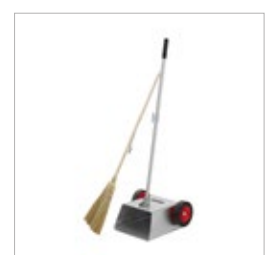

Key

¹ with road broom 01508/50 and handle 02900/140, ² with lobby broom 01505