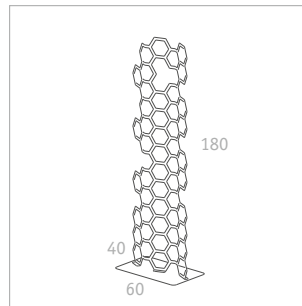

Comb-ination

Arik Levy 2009

FLORA 

The success story of Arik Levy's Comb-ination honey-comb structure continues. Now there is also a room divider which is just as much at home indoors as outdoors. The two widths available for the 180 cm high elements permit many combinations for the creation and arrangement of rooms and areas.

FLORA Wilh. Förster
GmbH & Co. KG

Schmidtsiepen 3
58553 Halver
Germany

Phone +49 (0)2353 9117-0
Fax +49 (0)2353 9117-17
E-Mail info@flora.biz
Internet www.flora.biz

Comb-ination

Arik Levy 2009

FLORA

Divider, zinc plated sheet metal, powder coated light grey

Comb-ination 400
Weight 11,8 kg

Comb-ination 700
Weight 19,8 kg

FLORA Wilh. Förster
GmbH & Co. KG

Schmidtsiepen 3
58553 Halver
Germany

Phone +49 (0)2353 9117-0
Fax +49 (0)2353 9117-17
E-Mail info@flora.biz
Internet www.flora.biz