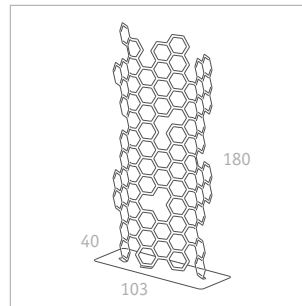

Comb-ination

Arik Levy 2009

FLORA 

The success story of Arik Levy's Comb-ination honey-comb structure continues. Now there is also a room divider which is just as much at home indoors as outdoors. The two widths available for the 180 cm high elements permit many combinations for the creation and arrangement of rooms and areas.

FLORA Wilh. Förster
GmbH & Co. KG

Schmidtsiepen 3
58553 Halver
Germany

Phone +49 (0)2353 9117-0
Fax +49 (0)2353 9117-17
E-Mail info@flora.biz
Internet www.flora.biz

Comb-ination

Arik Levy 2009

FLORA

Divider, zinc plated sheet metal, powder coated light grey

Comb-ination 400
Weight 11,8 kg

Comb-ination 700
Weight 19,8 kg

FLORA Wilh. Förster
GmbH & Co. KG

Schmidtsiepen 3
58553 Halver
Germany

Phone +49 (0)2353 9117-0
Fax +49 (0)2353 9117-17
E-Mail info@flora.biz
Internet www.flora.biz