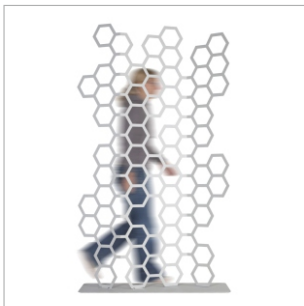

Comb-ination

Arik Levy 2009

FLORA

Divider, zinc plated sheet metal, powder coated light grey

Comb-ination 400
Weight 11,8 kg