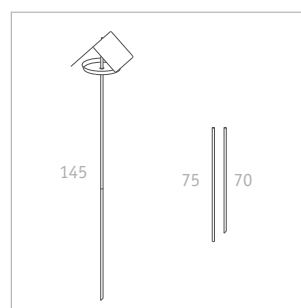

Birdy 150
pillar, two parts
Weight 1 kg

FLORA Wilh. Förster
GmbH & Co. KG

Schmidtsiepen 3
58553 Halver
Germany

Phone +49 (0)2353 9117-0
Fax +49 (0)2353 9117-17
E-Mail info@flora.biz
Internet www.flora.biz