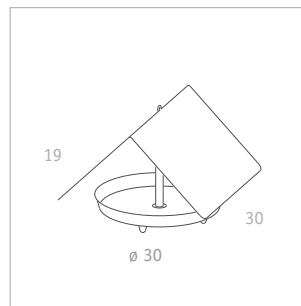

Birdy

Michael Koenig 1999

FLORA

Bird house, aluminium, steel,
powder coated light grey with
coloured roof in red, green or
anthracite, for setting down,
hanging up or with two sizes
pillar

Birdy 30
Weight 1,6 kg